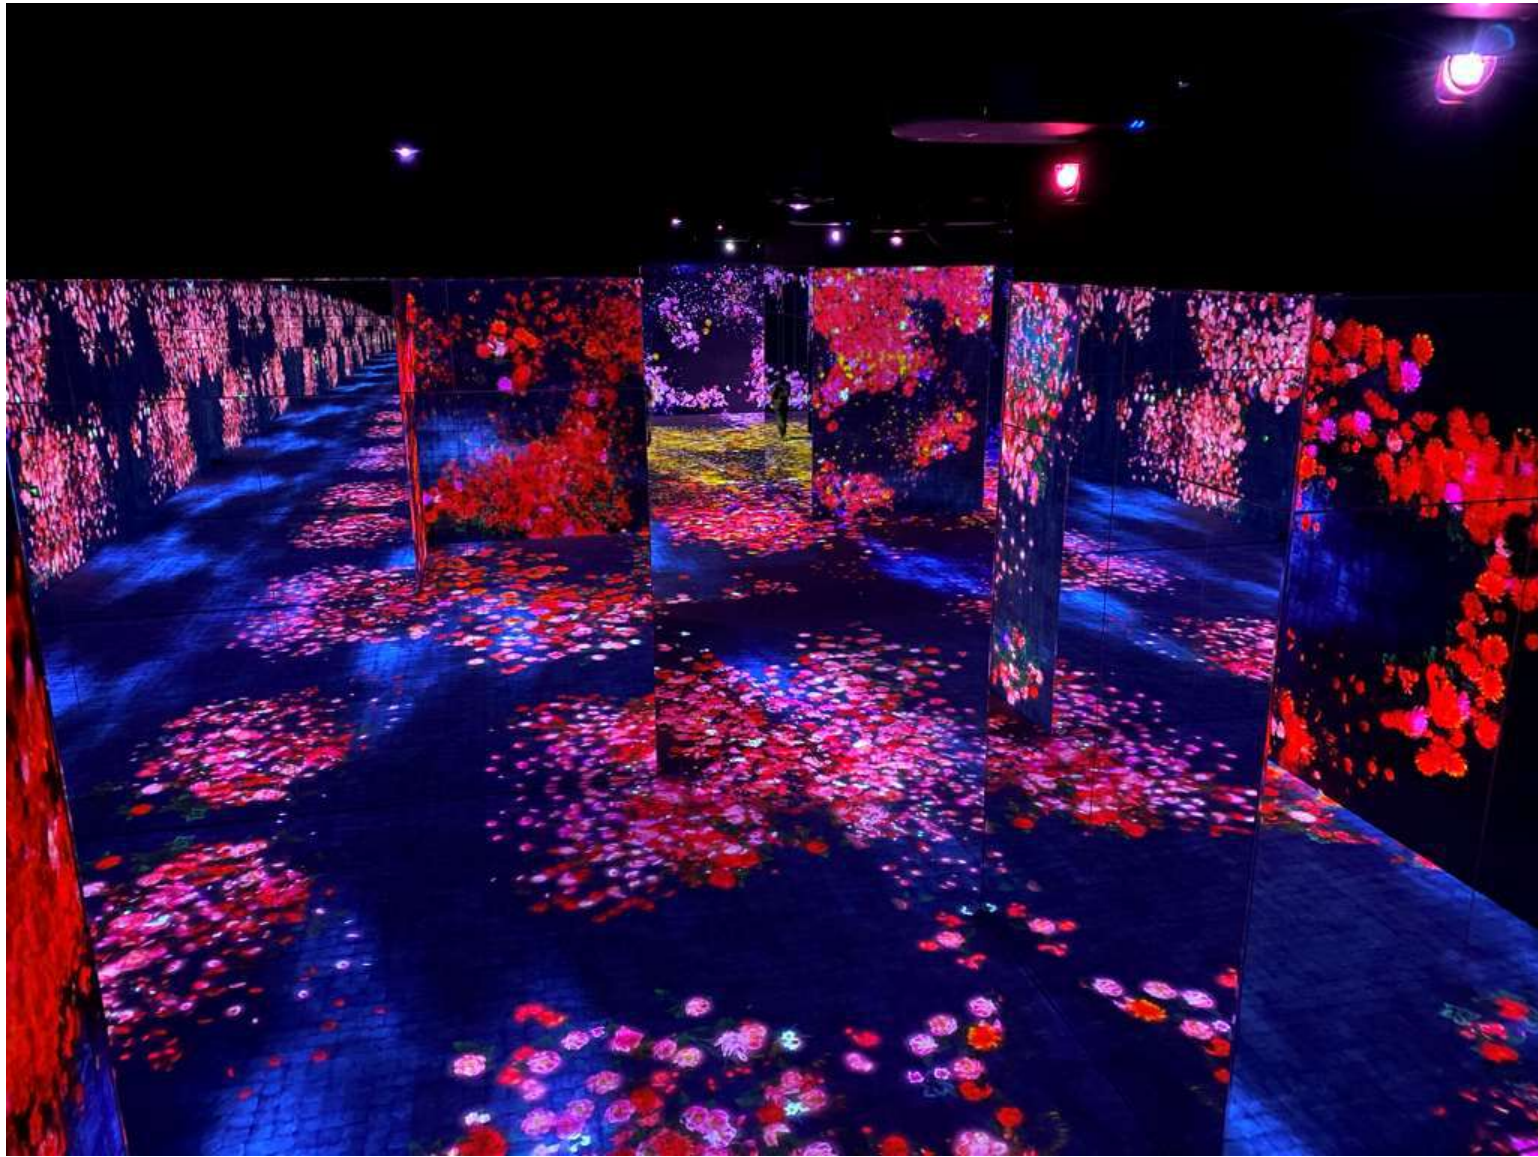

Vistas desde los restaurantes de Asahi Beer Hall

Art Aquarium Museum (Nihonbashi)

<https://artaquarium.jp/en/>

TeamLab☆Borderless Odaiba

Tokyo Edition Toranomom Hotel

Tokyo.Tokyo

TOKYO METROPOLITAN GOVERNMENT